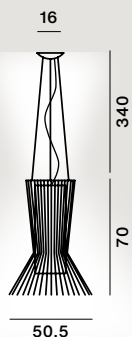

Varnished aluminium and metal

Max 2x100W E27 PAR 30

⊕ CE IP 20

Colours:

Allegretto Ritmico grafite,
Allegretto Vivace rame,
Allegretto Assai oro

Weight:

Allegretto Ritmico
net kg 5,10

Allegretto Vivace
net kg 9,10

Allegretto Assai
net kg 11,30

Light bulbs not included
→ specifications p. 198

Decentralization
→ specifications p. 134

*
On demand:
lead times to be checked
with the sales department

Ritmico

Vivace

Assai

Atelier Oi, 2007