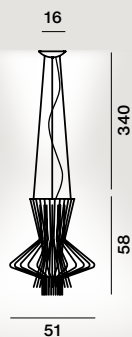

Varnished aluminium and metal

Max 2x100W E27 PAR 30

⊕ CE IP 20

Colours:

Allegretto Ritmico grafite,
Allegretto Vivace rame,
Allegretto Assai oro

Weight:

Allegretto Ritmico
net kg 5,10

Allegretto Vivace
net kg 9,10

Allegretto Assai
net kg 11,30

Light bulbs not included
→ specifications p. 198

Decentralization
→ specifications p. 134

*
On demand:
lead times to be checked
with the sales department

Ritmico

Vivace

Assai

Atelier Oi, 2007