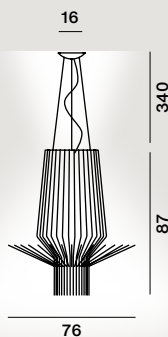

Varnished aluminium and metal

Max 2x100W E27 PAR 30

⊕ CE IP 20

Colours:

Allegretto Ritmico grafite,
Allegretto Vivace rame,
Allegretto Assai oro

Weight:

Allegretto Ritmico
net kg 5,10

Allegretto Vivace
net kg 9,10

Allegretto Assai
net kg 11,30

Light bulbs not included
→ specifications p. 198

Decentralization
→ specifications p. 134

*
On demand:
lead times to be checked
with the sales department

Ritmico

Vivace

Assai

Atelier Oi, 2007